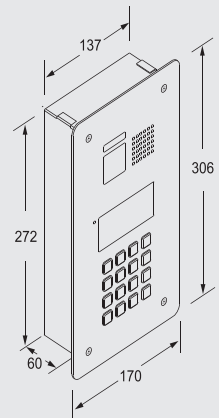

▶ back lit keypad

▶ bigger display

▶ signal led's

TD2000

TD2000R

DUO
S Y S T E M

THE CORRESPONDING VERSIONS OF ONLY AUDIO DOOR STATIONS (TD2000A AND TD2000RA) ARE AVAILABLE

PRACTICAL INSIDE