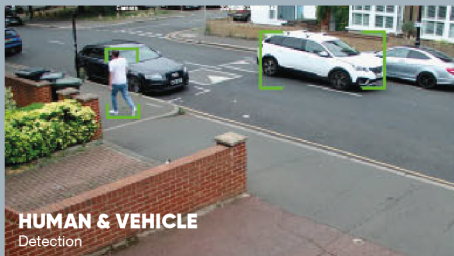

SERAGE

QUALITY RELIABILITY VISION

8MP SPEED DOME PTZ

KEY FEATURES

SRSPD8M

Image Sensor	1/2.7" Progressive Scan CMOS
Max. Resolution	3840x2160
Min. Illumination	Color: 0.009 Lux @ (F1.6, AGC ON), B/W: 0 Lux with IR
Shutter Speed	1/5 s to 1/20000 s
Slow Shutter	Yes
Day & Night	IR cut filter
Zoom	4x optical
Focal Length	2.8 mm to 12 mm
FOV	Horizontal field of view: 113° to 31.4° (wide-tele), Vertical field of view: 58.4° to 17.6° (wide-tele), Diagonal field of view: 138.6° to 36° (wide-tele)
Aperture	Max. F1.6
Focus	Auto, manual
Supplement Light Range	IR Distance: up to 30 m
Supplement Light Type	IR
Movement Range(Pan)	355°
Movement Range(Tilt)	0° to 90°
Pan Speed	Pan speed: configurable from 0.6° to 45°/s
Tilt Speed	Tilt speed: configurable from 0.6° to 38°/s
Presets	255
3D Positioning	Yes
Main Stream	50/60 Hz: 25 fps (3840x2160, 3072x1728, 2592x1944, 2592x1520, 2304, 1296, 1920x1080, 1280x960, 1280x720);
Sub-Stream	50/60 Hz: 25 fps (1280x720, 640 x 480, 320x240);
Third Stream	50/60 Hz: 25 fps (640x480, 320x240);
Video Compression	Main stream: H.265+/H.265/H.264+/H.264 Sub-stream: H.265+/H.265/H.264+/H.264/MJPEG Third stream: H.265+/H.265/H.264+/H.264
Video Bit Rate	8 kbps to 16384kbps
H.264 Type	Baseline Profile/Main Profile/High Profile
H.265 Type	Main Profile
Region Of Interest (ROI)	NA
Audio Compression	G.711a/G.711u
Protocols	IPv4/IPv6, HTTP, HTTPS, FTP, SMTP, UPnP, SNMP, DNS DDNS, NTP, RTSP, RTP, TCP/IP, UDP, DHCP, PPPoE
API	Onvif (Profile S, Profile G, Profile T), Http API
Simultaneous User/Host	Live View Up to 15 channels 5 User
Security	Password protection, complicated password
Client	HTTPS encryption, IP address filter, control timeout settings VMS
Web Browser	IE11, Chrome 57+, Firefox 52+, Safari 11+
Day/Night Switch	Day, Night, Auto, Schedule
Image Enhancement	BLC, HLC, 3D DNR
Wide Dynamic Range (WDR)	DWDR
Defog	NA
Image Stabilization	NA
Image Settings	Saturation, brightness, contrast, sharpness, Hue and white balance adjustable by client software or web browser
Privacy	4 privacy masks
Ethernet Interface	1 RJ45 10M/100M self-adaptive Ethernet port
On-Board Storage	Built-in memory card slot, support microSD/SDHC SDXC card, up to 256 GB
Alarm	Built-in red & blue flashing lights
Audio	1 built-in MIC
Reset	Yes
Built-In Speaker	1 built-in speaker
Basic Event	Motion detection
Deep Learning Function	Face Recognition, Human & Vehicle Detection Perimeter Intrusion Detection, Line Crossing Detection Stationary Object Detection, Crossing Counting, Heat Map Crowd Density Detection, Queue Length Detection License Plate Detection
Alarm Linkage	NA
Power	DC 12V/POE, max. 13 W
Operating Condition	-30 °C to 60 °C (-22 °F to 149 °F). Humidity 90% or less (non-condensing)
Material	Plastic
Dimension	Ø 166.75 mm x 238 mm (Ø 6.56" x 9.37") Approx. 0.92 kg (2 lb.)
Protection	IP66