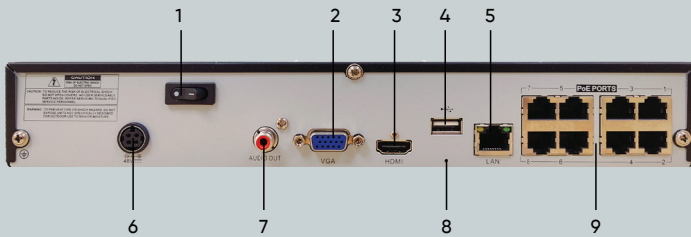

SERAGE

QUALITY RELIABILITY VISION

SR8008NP

8 CHANNEL NVR

No.	Description	No.	Description
1	POWER SWITCH	6	48v DC POWER SUPPLY
2	VGA OUTPUT (MAIN)	7	AUDIO OUT
3	HDMI OUTPUT (MAIN)	8	RESET BUTTON (10SEC)
4	USB PORT	9	PoE INPUTS
5	LAN NETWORK		

AI FEATURES:

License Plate Detection

Crowd Density

People counting

Pedestrian & Vehicle Detection

APP Notifications

Face Recognition

NDA (National Defense Authorization Act) compliant, refers to products that are "safe to use" by government agencies and enterprises.

Resolution	8MP, 5MP, 3MP, 2MP (1080P) 1.3MP (960P), 1.0MP (720P)
Inputs	128M
Out	128M Audio: G.711A;G.711U
Alarm In/out	N/A
Compression	Video : H.264/H.264+/H.265/H.265+
Frame rate	4K:45fps 4MP:90fps 2MP:180fps
AI	Yes
Event	MD(Sensitivity Level 1~8)
Playback function	Fast forward / backward (2x, 4x, 8x,16x) Slow forward (1/2x, 1/4x, 1/8x,1/16x) Max 8CH playback
Fisheye	Use WEB CMS, device does not support
Local	UI5.0
WEB	IE10/11 Safari V12.1 above Firefox V.52 above Google chrome V.57 above Edge V.79 above
Mobile App	SERAGE
Push Notification	Yes
Password Reset	Factory Reset Button: Press 10 seconds
VGA	1 (1024*768, 1280*720, 1280*1024, 1440*900, 1920*1080 , 2560*1440, 3840*2160/EDID)
HDMI	(1024*768, 1280*720, 1280*1024, 1440*900, 1920*1080 , 2560*1440, 3840*2160/EDID)
POE	8*RJ45、802.3at/af
Ethernet	1 RJ45 10/1000 Base-T
USB	USB2.0*1(front) USB2.0*1+(rear)
Audio Out	1
HDD	1 SATA, up to 8TB
Alarm Input/out	8 in /1out
OSD Language	English/French/Spanish/Portuguese/German Italian/Greek/Danish/Finnish/Russia/Hebrew Turkish/Bulgarian/Arabic/Korean/Japanese Thai/Hindi/Romanian/Dutch/Polish
Dimension (WxDxH)	300x227x53mm
Rack Mount	Shelving required
Input Voltage/Current	DC48V/1.5A PoE Switch:48V
Power Consumption	6W
Operating Temperature	-10°C~+50°C (14°F ~ 122°F)
Humidity	Less than 90%RH