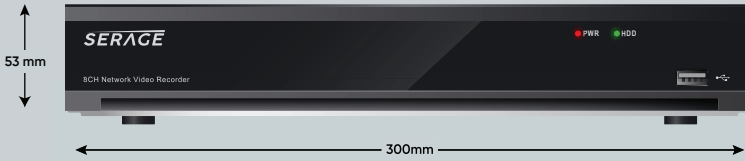

SERAGE

QUALITY RELIABILITY VISION

SR8008NP

8 CHANNEL NVR

No.	Description	No.	Description
1	POWER SWITCH	6	48v DC POWER SUPPLY
2	VGA OUTPUT (MAIN)	7	AUDIO OUT
3	HDMI OUTPUT (MAIN)	8	RESET BUTTON (10SEC)
4	USB PORT	9	PoE INPUTS
5	LAN NETWORK		

AI FEATURES:

License Plate Detection

Crowd Density

People counting

Pedestrian & Vehicle Detection

APP Notifications

Face Recognition

NDA (National Defense Authorization Act) compliant, refers to products that are "safe to use" by government agencies and enterprises.

Resolution	8MP, 5MP, 3MP, 2MP (1080P) 1.3MP (960P), 1.0MP (720P)
Inputs	128M
Out	128M Audio: G.711A;G.711U
Alarm In/out	N/A
Compression	Video : H.264/H.264+/H.265/H.265+
Frame rate	4K:45fps 4MP:90fps 2MP:180fps
AI	Yes
Event	MD(Sensitivity Level 1~8)
Playback function	Fast forward / backward (2x, 4x, 8x,16x) Slow forward (1/2x, 1/4x, 1/8x,1/16x) Max 8CH playback
Fisheye	Use WEB CMS, device does not support
Local	UI5.0
WEB	IE10/11 Safari V12.1 above Firefox V.52 above Google chrome V.57 above Edge V.79 above
Mobile App	SERAGE
Push Notification	Yes
Password Reset	Factory Reset Button: Press 10 seconds
VGA	1 (1024*768, 1280*720, 1280*1024, 1440*900, 1920*1080 , 2560*1440, 3840*2160/EDID)
HDMI	(1024*768, 1280*720, 1280*1024, 1440*900, 1920*1080 , 2560*1440, 3840*2160/EDID)
POE	8*RJ45、802.3at/af
Ethernet	1 RJ45 10/1000 Base-T
USB	USB2.0*1(front) USB2.0*1+(rear)
Audio Out	1
HDD	1 SATA, up to 8TB
Alarm Input/out	8 in /1out
OSD Language	English/French/Spanish/Portuguese/German Italian/Greek/Danish/Finnish/Russia/Hebrew Turkish/Bulgarian/Arabic/Korean/Japanese Thai/Hindi/Romanian/Dutch/Polish
Dimension (WxDxH)	300x227x53mm
Rack Mount	Shelving required
Input Voltage/Current	DC48V/1.5A PoE Switch:48V
Power Consumption	6W
Operating Temperature	-10°C~+50°C (14°F ~ 122°F)
Humidity	Less than 90%RH