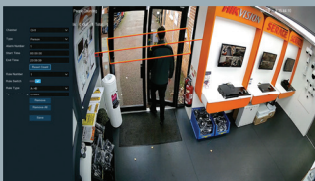

SERAGE

QUALITY RELIABILITY VISION

SR8008NP

8 CHANNEL NVR

No.	Description	No.	Description
1	POWER SWITCH	6	48v DC POWER SUPPLY
2	VGA OUTPUT (MAIN)	7	AUDIO OUT
3	HDMI OUTPUT (MAIN)	8	RESET BUTTON (10SEC)
4	USB PORT	9	PoE INPUTS
5	LAN NETWORK		

AI FEATURES:

License Plate Detection

Crowd Density

People counting

Pedestrian & Vehicle Detection

APP Notifications

Face Recognition

NDA (National Defense Authorization Act) compliant, refers to products that are "safe to use" by government agencies and enterprises.