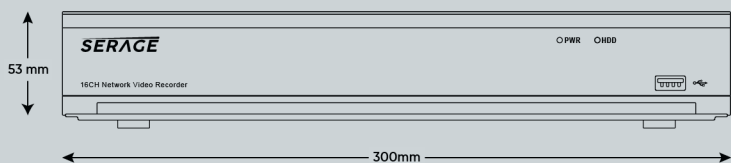

SERAGE

QUALITY RELIABILITY VISION

16 CHANNEL NVR

AI FEATURES:

NDA (National Defense Authorization Act) compliant, refers to products that are "safe to use" by government agencies and enterprises.

SR8016NP

Resolution	8MP, 5MP, 3MP, 2MP (1080P) 1.3MP (960P), 1.0MP (720P)
Inputs	112M
Out	96M Audio: G.711A;G.711U
Compression	Video : H.264/H.264+/H.265/H.265+ 4K:45fps
Frame rate	4MP:90fps 2MP:180fps Yes
AI	MD(Sensitivity Level 1~8)
Event	Fast forward / backward (2x, 4x, 8x,16x)
Playback function	Slow forward (1/2x, 1/4x, 1/8x,1/16x) Max 16CH playback
Playback	Use WEB CMS,device does not support
Fisheye	UI5.0
Local	IE10/11
WEB	Safari V12.1 above Firefox V.52 above Google chrome V.57 above Edge V.79 above

Mobile viewer	SERAGE
Push Notification	Yes

Password Reset	Factory Reset : Press 10 seconds
VGA	1(1024*768, 1280*720, 1280*1024, 1440*900, 1920*1080 , 2560*1440, 3840*2160/EDID)
HDMI 1	1(1024*768, 1280*720, 1280*1024, 1440*900, 1920*1080 , 2560*1440, 3840*2160/EDID)
POE	16*RJ45, 802.3at/af
Ethernet	1 RJ45 10/1000 Base-T
USB	USB2.0*1(front) USB2.0*1+(rear)

Audio Out	1
HDD	1 SATA, up to 10TB
Alarm Input/out	8 in /1out

OSD Language	English/French/Spanish/Portuguese/German Italian/Greek/Danish/Finnish/Russia/Hebrew Turkish/Bulgarian/Arabic/Korean/Japanese Thai/Hindi/Romanian/Dutch/Polish

Dimension (WxDxH)	300X227X53mm
Input Voltage/Current	DC48V/3.75A PoE Swith :48V

Power Consumption	8W
Operating Temperature	-10°C~+50°C (14°F ~ 122°F)
Humidity	Less than 90%RH