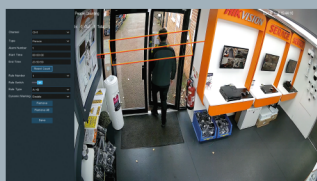

### AI FEATURES:

License Plate Detection

Crowd Density

People counting

Pedestrian & Vehicle Detection

APP Notifications

Face Recognition

NDA (National Defense Authorization Act) compliant, refers to products that are "safe to use" by government agencies and enterprises.