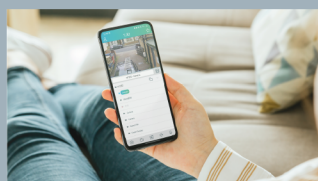

SERAGE

QUALITY RELIABILITY VISION

16 CHANNEL NVR

AI FEATURES:

License Plate Detection

Crowd Density

People counting

Pedestrian & Vehicle Detection

APP Notifications

Face Recognition

NDAA (National Defense Authorization Act) compliant, refers to products that are "safe to use" by government agencies and enterprises.

SR9016NP

Resolution	8MP, 5MP, 3MP, 2MP (1080P), 1.3MP (960P) 1.0MP (720P)
Inputs	256 Mbps
Out	128 Mbps
Compression	Audio: G.711A;G.711U Video: H.264/H.264+/H.265/H.265+"
Frame rate	4K: 60fps 4MP: 120fps 2MP: 240fps
AI	YES
Event	MD (Sensitivity Level 1~8)
Playback function	Video loss Beep, Email, Push notification to Mobile APP
Playback	Fast forward/backward (2x, 4x, 8x,16x)
Fisheye	Slow forward (1/2x, 1/4x, 1/8x,1/16x)
Local	Max 16CH playback Use WEB CMS,device does not support UI5.0
WEB	IE10/11 Safari V12.1 above Firefox V.52 above Google chrome V.57 above Edge V.79 above
Mobile viewer	SERAGE
Push Notification	YES
P/W Reset	Factory Reset: Press 10 seconds
VGA	1 (1024*768, 1280*720, 1280*1024
HDMI 1	1440*900, 1920*1080) 1 (1024*768, 1280*720, 1280*1024, 1440*900 1920*1080, 3840*2160/EDID)
HDMI 2	1 (1024*768, 1280*720, 1280*1024 1440*900, 1920*1080) Async output
POE	16*RJ45 802.3at/af
Ethernet	1 RJ45 100/1000 Base-T
USB	USB2.0 * 1 (front) USB3.0 *1 + USB2.0 * 1 (rear)
Audio out	1
E-sata	1
HDD	2 SATA, each HDD up to 10TB
Line in	1
RS485	1
Alarm Input/out	16 in /1 out
OSD Language	English/French/Spanish/Portuguese/German Italian/Greek/Danish/Finnish/Russia/Hebrew Turkish/Bulgarian/Arabic/Korean/Japanese Thai/Hindi/Romanian/Dutch/Polish
Dimension (WxDxH)	380*340*50mm
Input Voltage/Current	ATX280W
Power consumption	12W (excluding hard disk)
Operating Temperature	-10°C~+50°C (14°F ~ 122°F)
Humidity	Less than 90%RH"