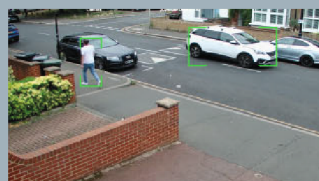

SERAGE

QUALITY RELIABILITY VISION

16 CHANNEL NVR

AI FEATURES:

License Plate Detection

Crowd Density

People counting

Pedestrian & Vehicle Detection