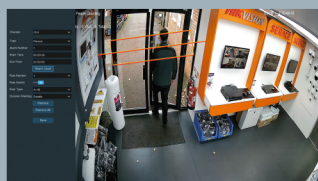

SERAGE

QUALITY RELIABILITY VISION

16 CHANNEL NVR

AI FEATURES:

License Plate Detection

Crowd Density

People counting

Pedestrian & Vehicle Detection

APP Notifications

Face Recognition

NDAA (National Defense Authorization Act) compliant, refers to products that are "safe to use" by government agencies and enterprises.

SR9016NP

Resolution	8MP, 5MP, 3MP, 2MP (1080P), 1.3MP (960P) 1.0MP (720P)
Inputs	256 Mbps
Out	128 Mbps
Compression	Audio: G.711A;G.711U Video: H.264/H.264+/H.265/H.265+"
Frame rate	4K: 60fps 4MP: 120fps 2MP: 240fps
AI	YES
Event	MD (Sensitivity Level 1~8)
Playback function	Video loss Beep, Email, Push notification to Mobile APP
Playback	Fast forward/backward (2x, 4x, 8x,16x)
Fisheye	Slow forward (1/2x, 1/4x, 1/8x,1/16x)
Local	Max 16CH playback Use WEB CMS,device does not support UI5.0
WEB	IE10/11 Safari V12.1 above Firefox V.52 above Google chrome V.57 above Edge V.79 above
Mobile viewer	SERAGE
Push Notification	YES
P/W Reset	Factory Reset: Press 10 seconds
VGA	1 (1024*768, 1280*720, 1280*1024
HDMI 1	1440*900, 1920*1080) 1 (1024*768, 1280*720, 1280*1024, 1440*900 1920*1080, 3840*2160/EDID)
HDMI 2	1 (1024*768, 1280*720, 1280*1024 1440*900, 1920*1080) Async output
POE	16*RJ45 802.3at/af
Ethernet	1 RJ45 100/1000 Base-T
USB	USB2.0 * 1 (front) USB3.0 *1 + USB2.0 * 1 (rear)
Audio out	1
E-sata	1
HDD	2 SATA, each HDD up to 10TB
Line in	1
RS485	1
Alarm Input/out	16 in /1 out
OSD Language	English/French/Spanish/Portuguese/German Italian/Greek/Danish/Finnish/Russia/Hebrew Turkish/Bulgarian/Arabic/Korean/Japanese Thai/Hindi/Romanian/Dutch/Polish
Dimension (WxDxH)	380*340*50mm
Input Voltage/Current	ATX280W
Power consumption	12W (excluding hard disk)
Operating Temperature	-10°C~+50°C (14°F ~ 122°F)
Humidity	Less than 90%RH"